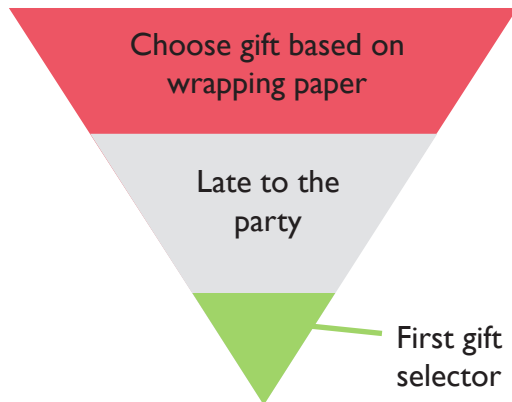

Holidata Analytic Tools • Wish List

RISK ASSESSOR

Chance of receiving the worst white elephant gift at the office party

REGRESSION ESTIMATOR

Correlation between the volume of lights applied and overall tree wattage

TIME SERIES EVALUATOR

Forecasting the exact moment of Santa's arrival

PREDICTIVE CALCULATOR

Odds of additional consumption of eggnog making you sick

	Sickness level	Mitigation tactic
Big meal prior	Medium	Time
Empty stomach*	Low	Carbs
Dehydration*	Medium	Water
Lactose Intolerance	High	Lactaid
Egg allergy	High	Epipen